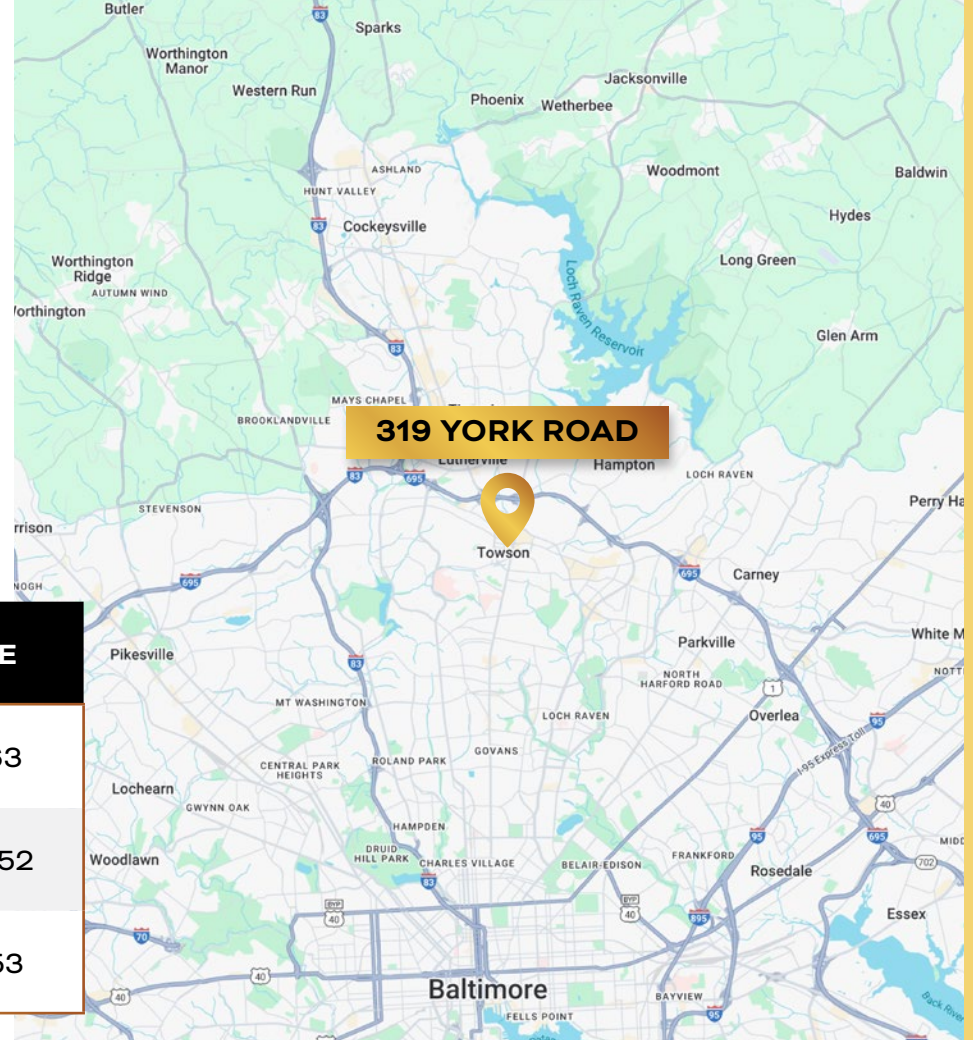

Walking distance to regional mall, Towson Town Center

2 blocks from Towson University (~20,000 students)

Over 35,000 cars passing the site daily

DEMOGRAPHICS	1 MILE	3 MILE	5 MILE
POPULATION:	24,672	120,596	317,363
AVERAGE HH INC:	\$97,016	\$139,876	\$134,952
# OF EMPLOYEES:	24,853	70,431	150,553

TOWSON TOWN CENTER

NORDSTROM **The Cheesecake Factory**
 ★ **macy's** **THE NORTH FACE**
 Ω **lululemon** **FOGO DE CHÃO** **NORDSTROM RACK**
POTTERY BARN **STONEY RIVER STEAKHOUSE AND GRILL**

DULANEY PLAZA

TU TOWSON UNIVERSITY.

19,371 ADT

TOWSON TOWN BLVD W

YORK ROAD

AERIAL