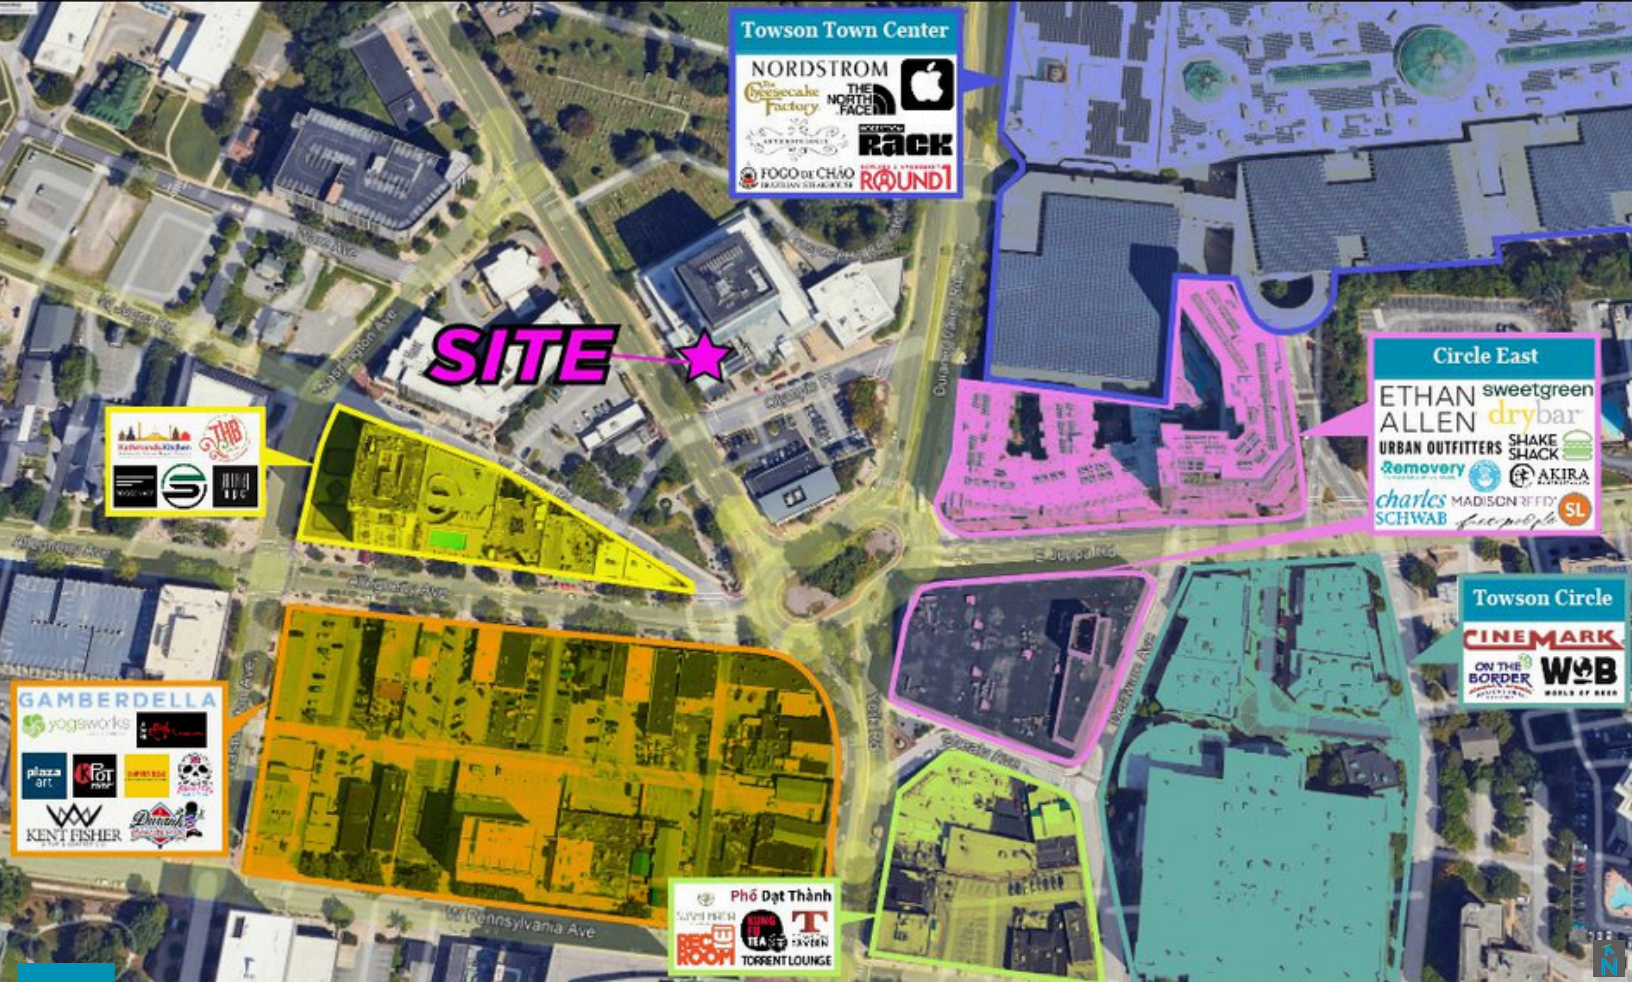

# floor plan

**Towson Town Center**  
 NORDSTROM  
 The Cheesecake Factory  
 THE NORTH FACE  
 Apple  
 DECORUM RACK  
 FOGO DE CHÃO  
 RAOUNDI

**SITE** ★

Wendy's  
 IHOP  
 S  
 W

**Circle East**  
 ETHAN ALLEN  
 sweetgreen  
 drybar  
 URBAN OUTFITTERS  
 SHAKE SHACK  
 Removery  
 AKIRA  
 charles SCHWAB  
 MADISON RIFTS  
 see people SL

**Towson Circle**  
 CINEMARK  
 ON THE BORDER  
 WOB  
 WORLD OF BEER

**GAMBERDELLA**  
 yogaworks  
 pizza 3/4  
 POT  
 W  
 KENT FISHER  
 DUNKIN'

Phở Dạt Thành  
 WOOD FISH  
 ROOM  
 TA  
 TORRENT LOUNGE

Towson Station  
JOS. A. BANK The Habit MOD  
BURGER GRILL  
CHASE MISSION BBQ

Dulaney Plaza  
THE FRESH MARKET ATHLETA  
SMOOTHIE KING LOFT  
STARBUCKS OMAHA STEAKS  
TREK THE UPS Store CHOPT

GOUCHER  
—college—

Towson Circle  
CINEMARK  
ON THE BORDER  
WOB WORLD OF BEER

TOWSON TOWN BLVD 23,162 ADT

JOPPA RD 16,674 ADT

TU TOWSON UNIVERSITY

Towson Place  
Target  
Marshall's  
Michael's  
weis  
Red Robin  
OLLIE'S  
HAVERTYS  
FIRST WATCH