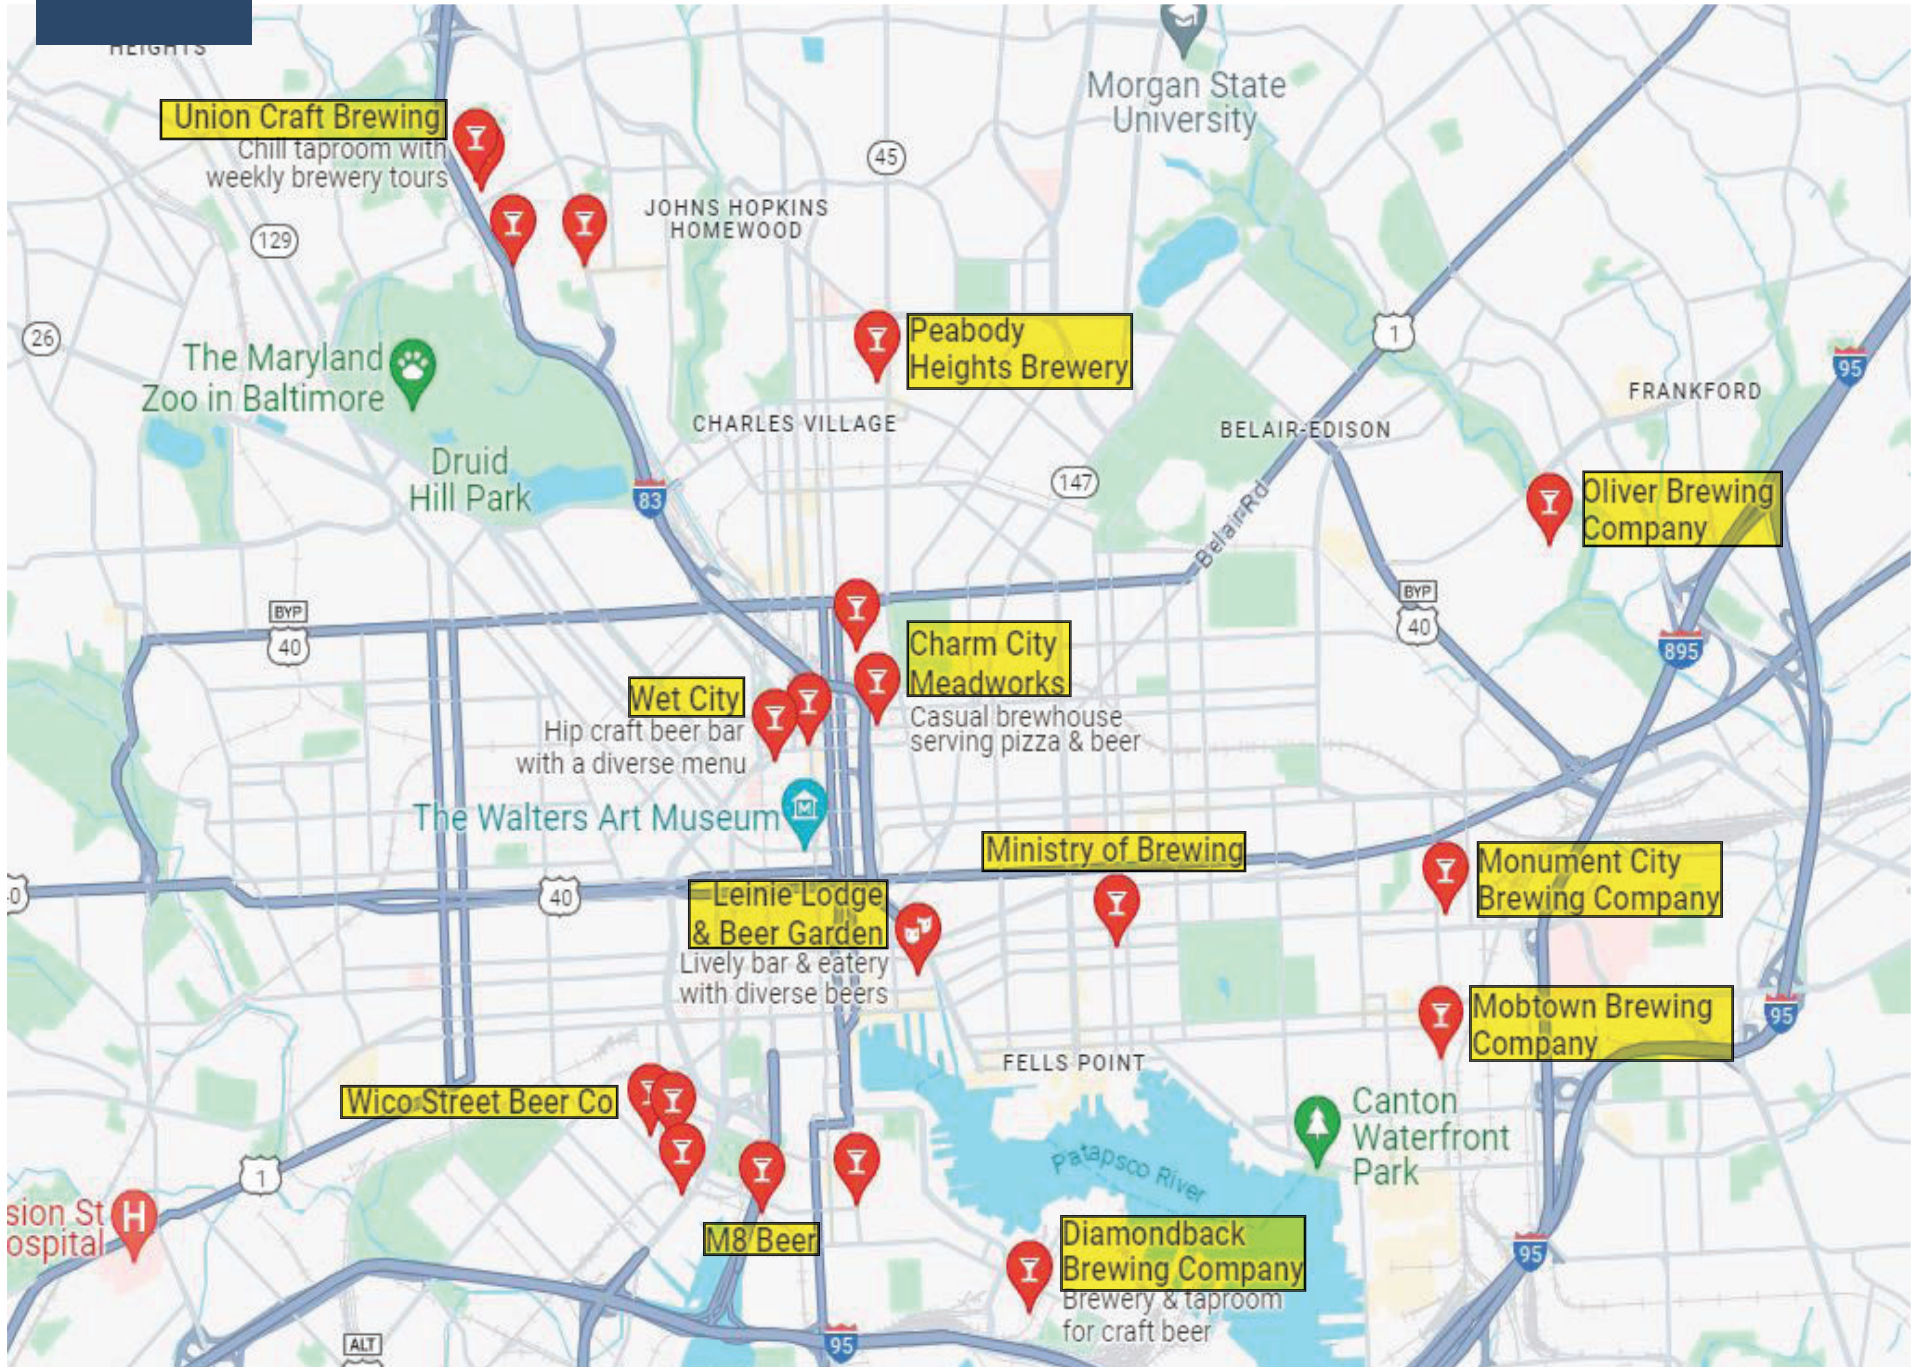

TURN-KEY
BREWERY & TAPHOUSE

5604
YORK

BALTIMORE, MARYLAND

BALTIMORE **ACCELERATOR BUILDING** MARYLAND

FOR LEASE
410.308.0700
mfirealty

mfirealty

5604
YORK

Offered here, a 6,136 SF, fully built-out brewery operation and taphouse.

5604 York Road is located in a highly trafficked & vibrant area of Baltimore. This location has everything needed to bring wheat in and send cans out.

This unique opportunity offers great incentives for every class of brewer. From the first timers looking to begin, to the experienced brewers looking to expand the market share in a new location.

DEMOGRAPHICS

	1 MI	3 MI	5 MI
POPULATION :	23,651	189,424	533,222
AVG HH INC :	\$135,471	\$126,472	\$107,094
EMPLOYEES :	4,822	83,564	305,416

Baltimore Breweries

mfirealty

5604
YORK

Leasing Inquiries

MICHAEL KOCIEMBA
mk@mfirealty.com | 443.240.4940

5604 YORK ROAD
Baltimore, Maryland 21212