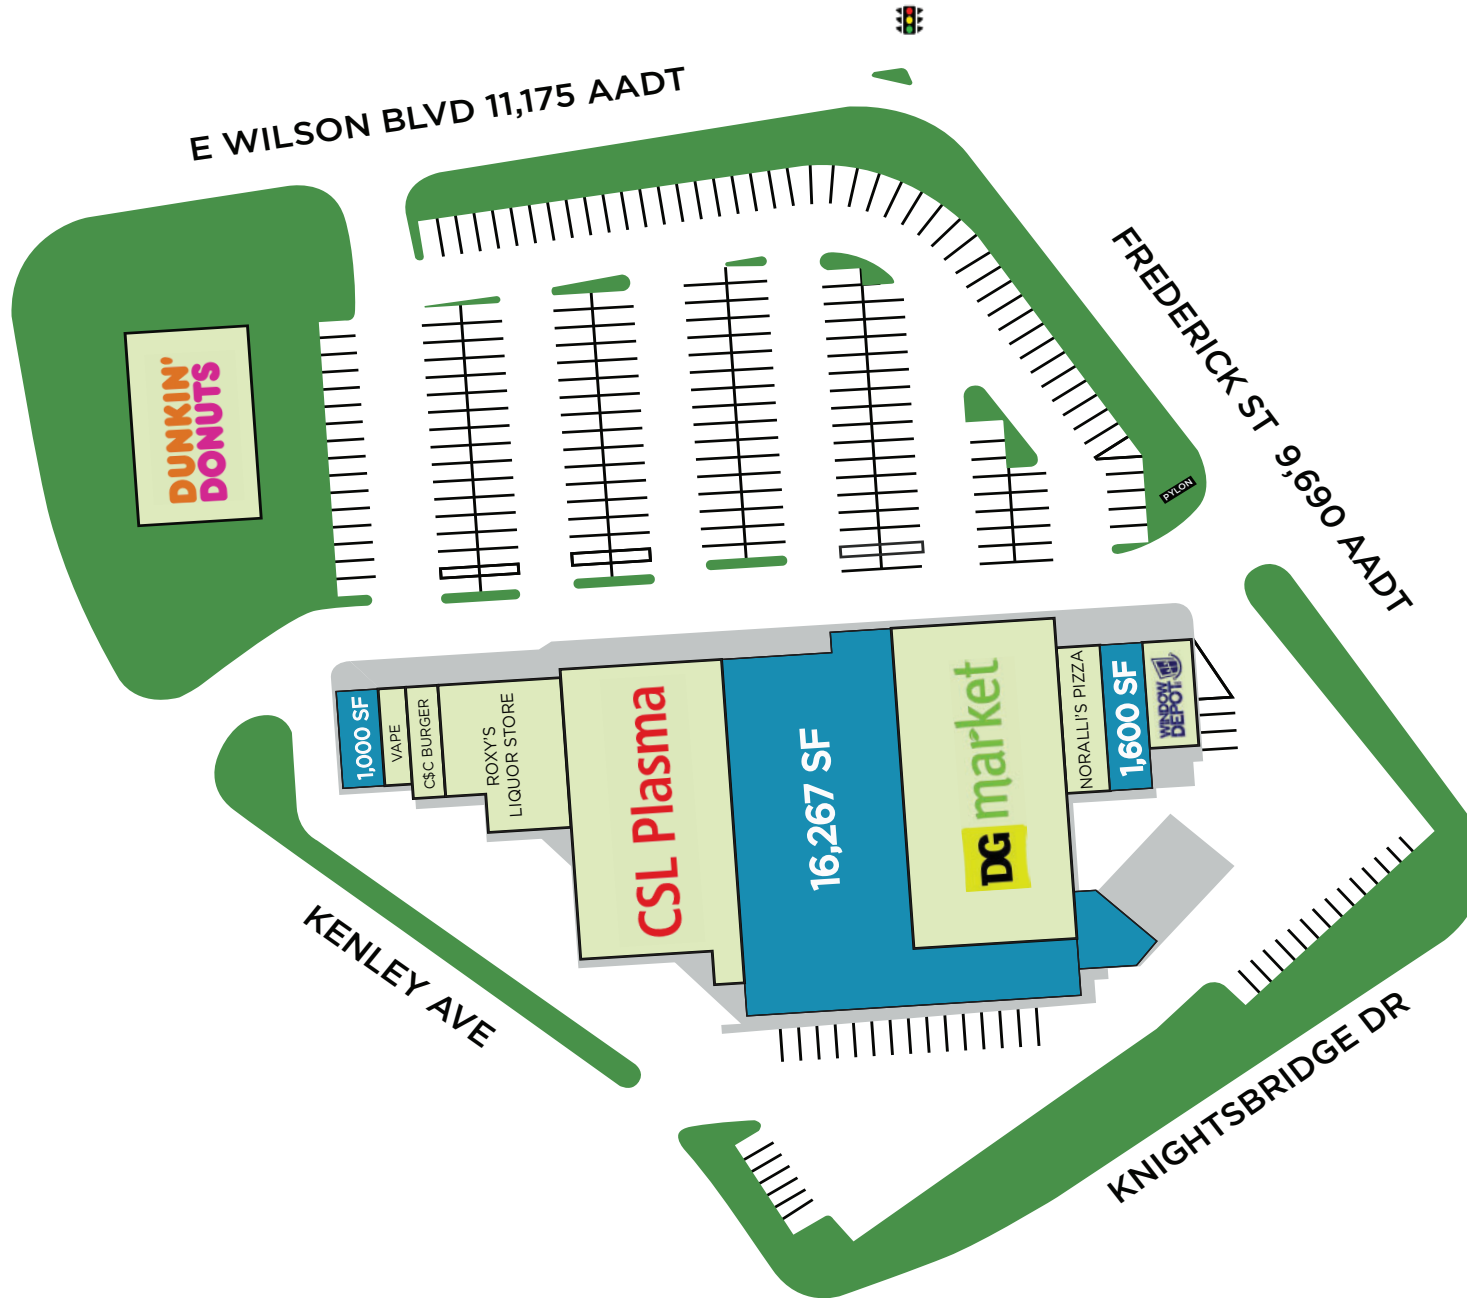

CONTACT |

Oliver Weinberg
Michael Stoltz

O 443.610.9618
O 410.308.0700

E oliver@mfirealty.com
E mstoltz@mfirealty.com