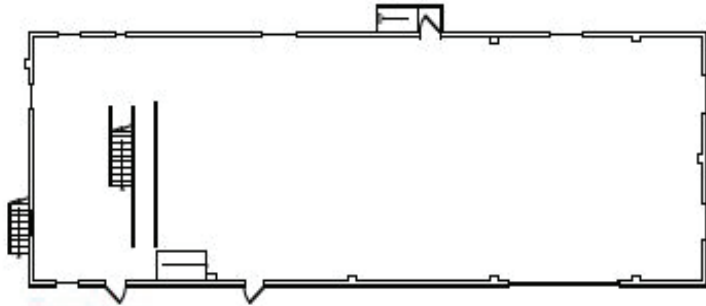

E jacob@mfirealty.com
E mstoltz@mfirealty.com

FIRST FLOOR

PARTIAL SECOND FLOOR

SITE PLAN

CONTACT |

Jacob Giacalone
Michael Stoltz

📞 631.838.2288
📞 410.308.6384

✉️ jacob@mfirealty.com
✉️ mstoltz@mfirealty.com