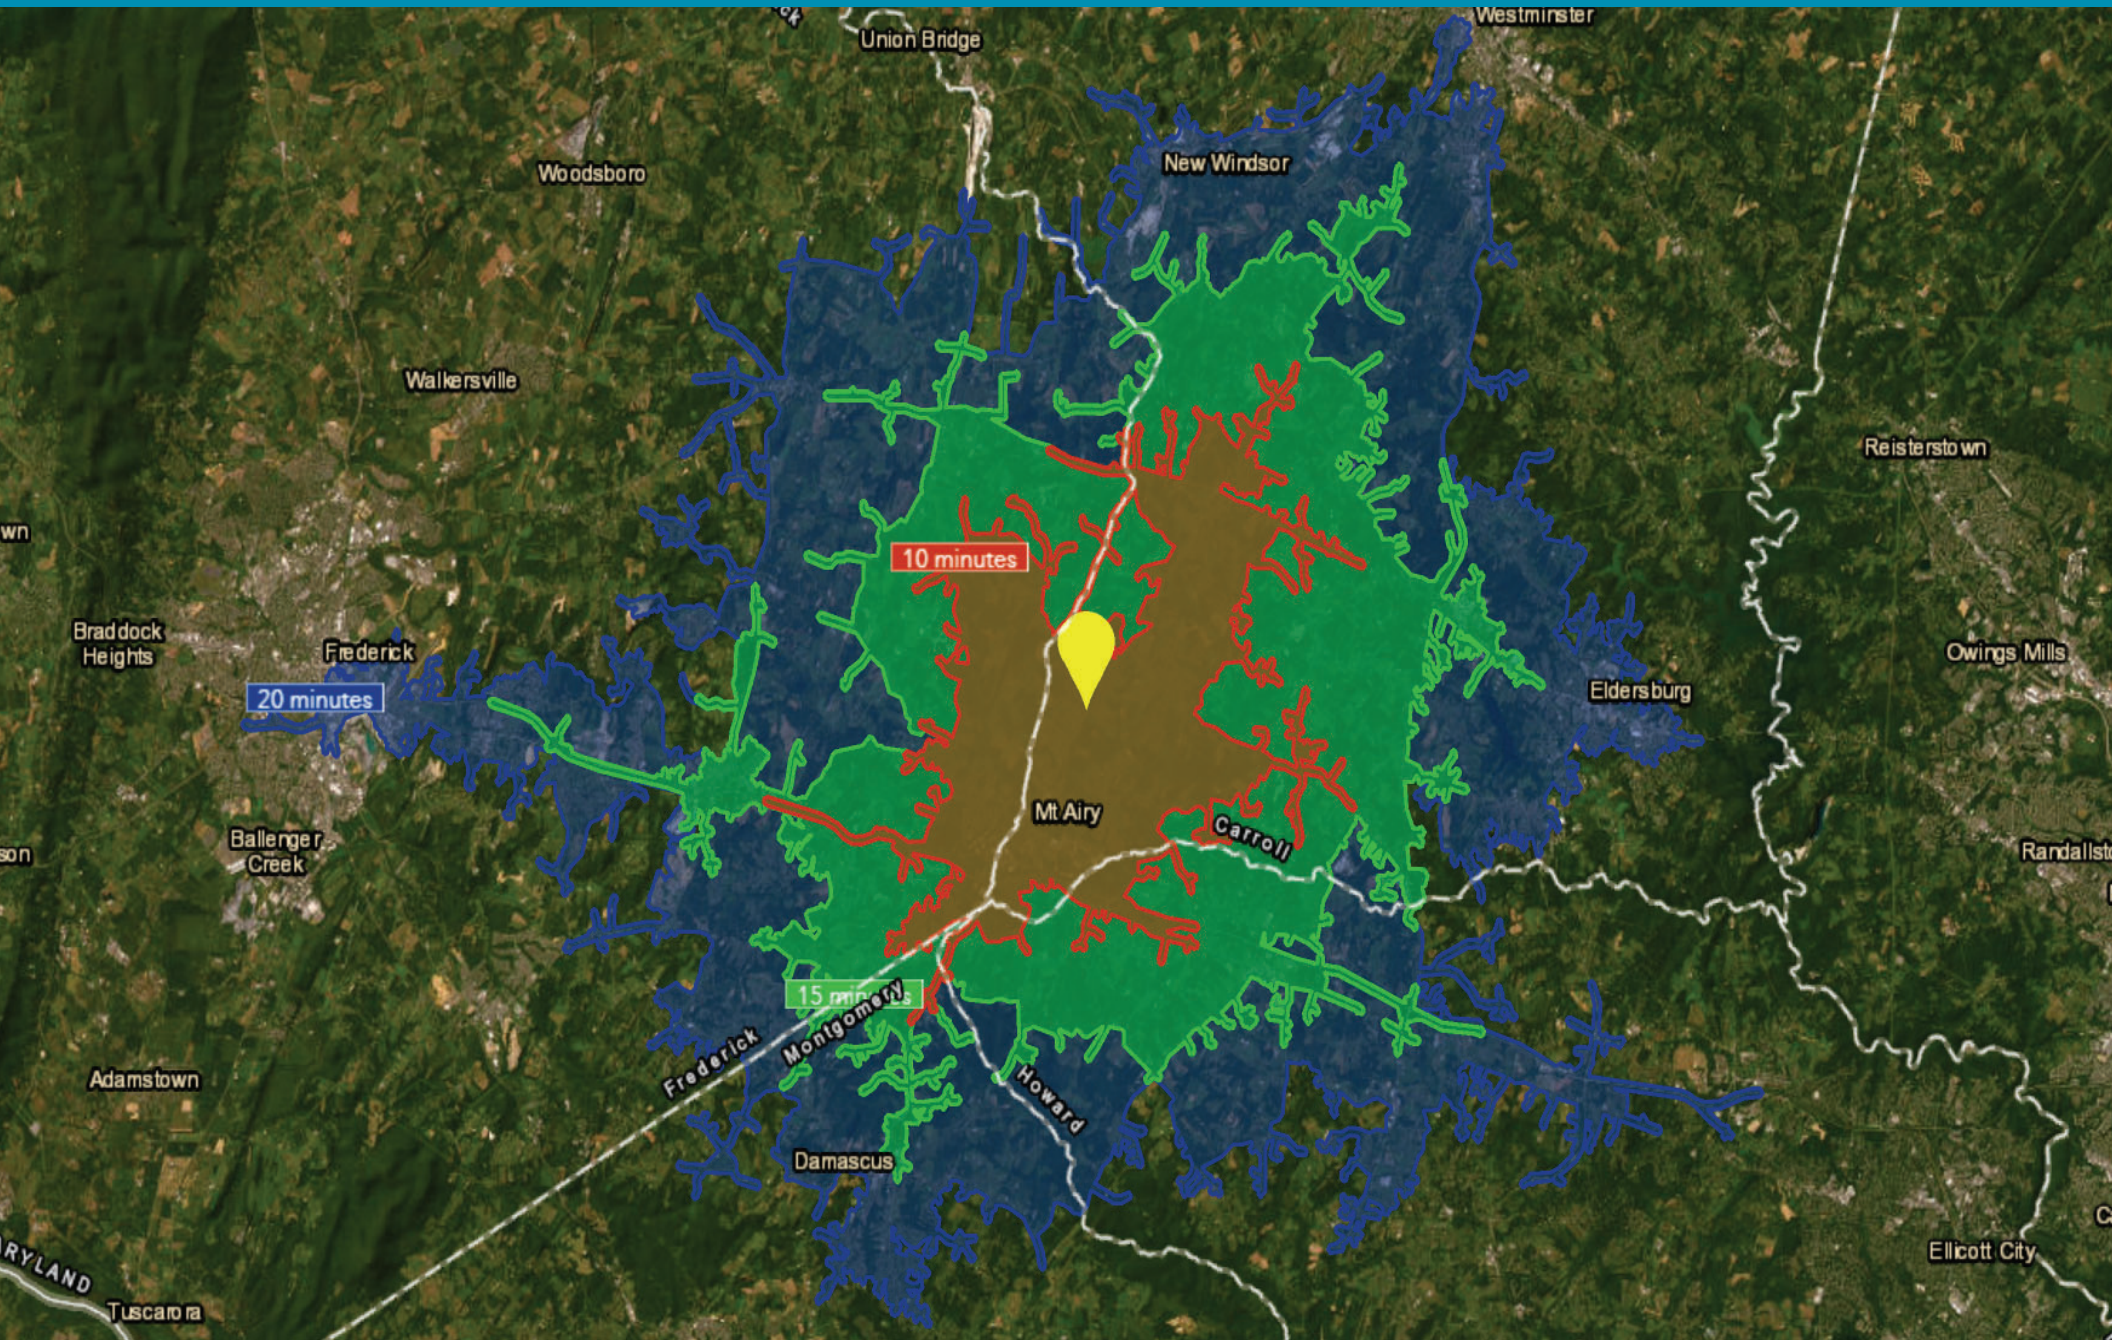

CONTACT

Michael Stoltz   ☎ 410.308.6384
Jacob Giacalone   ☎ 631-838-2288

E mstoltz@mfirealty.com
E jacob@mfirealty.com